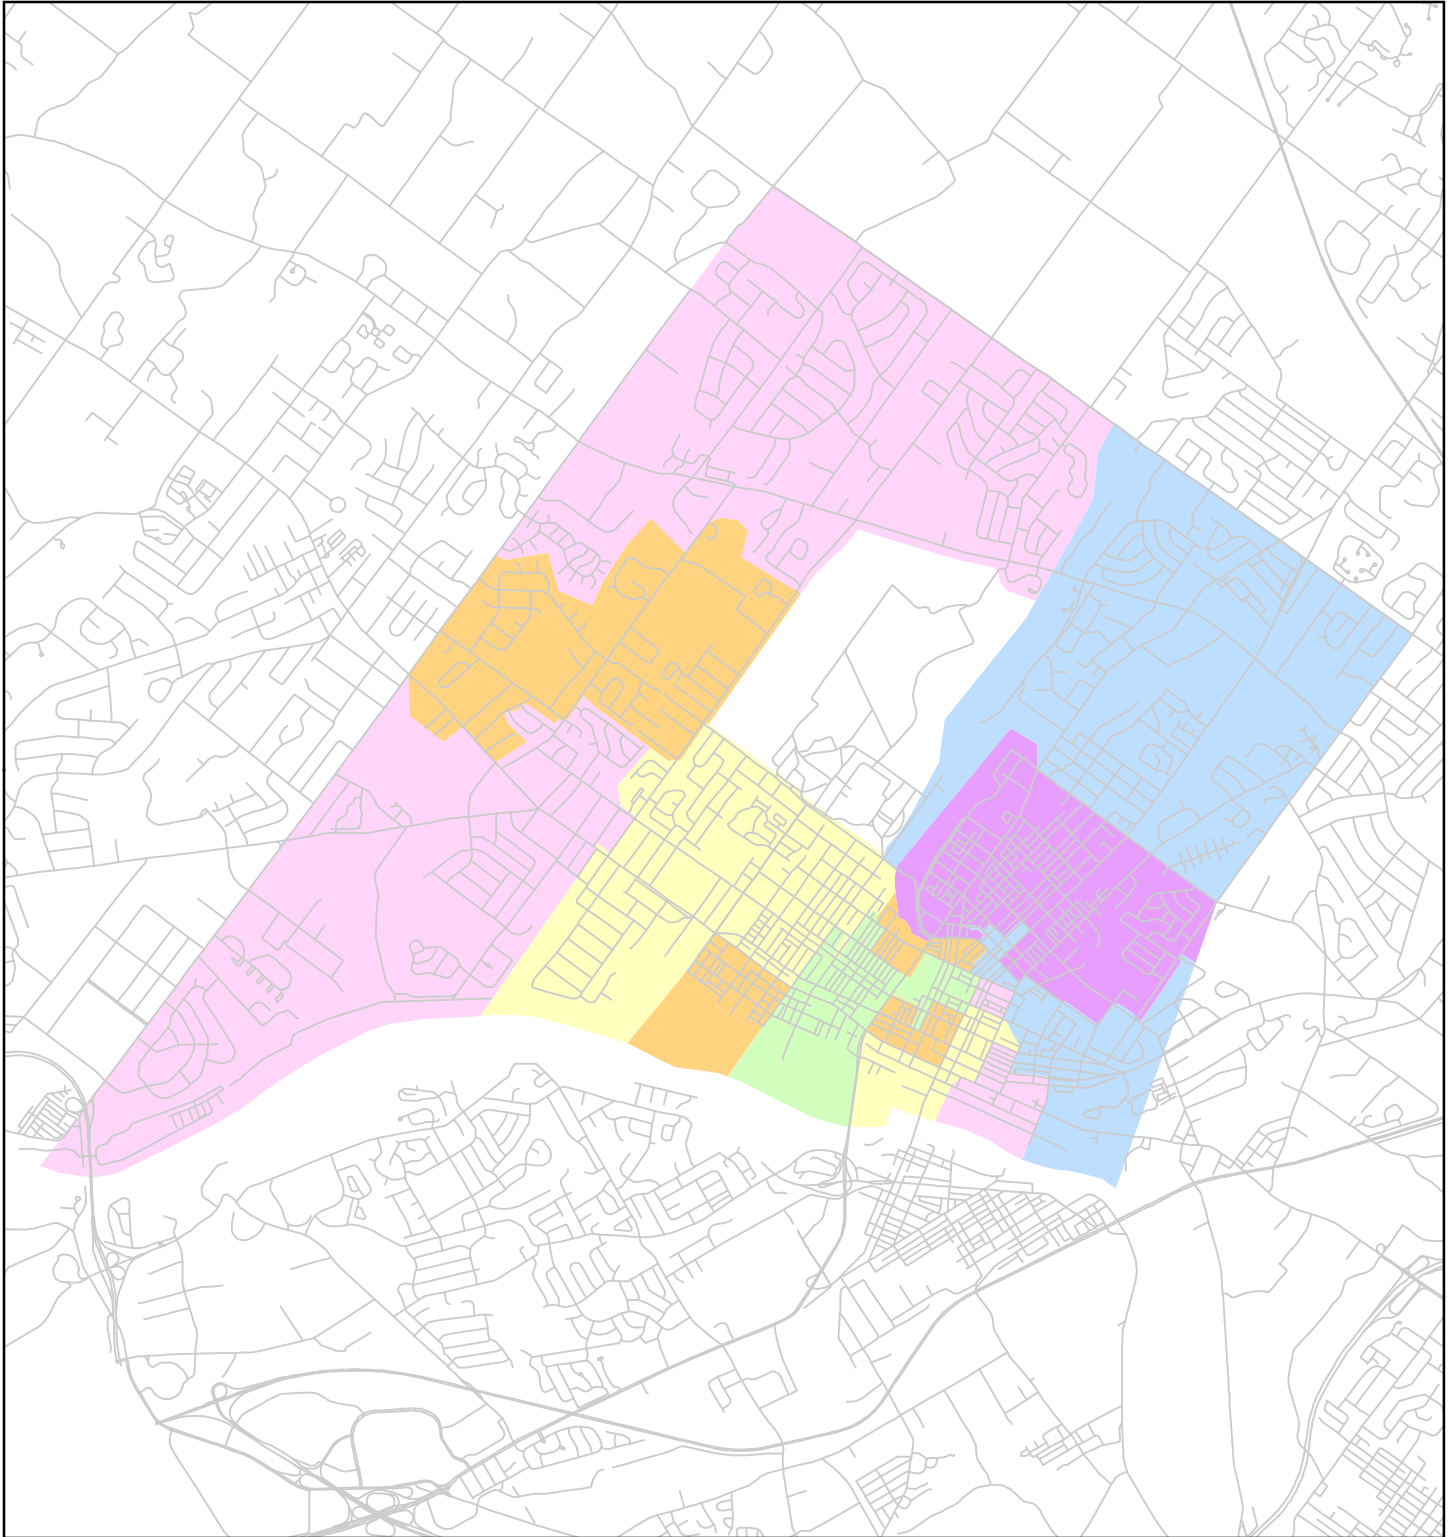

Norristown Area School District

Elementary Attendance Zones

- Cole Manor ES
- Gotwals ES
- Hancock ES
- Marshall Street ES
- Paul Fly ES
- Whitehall ES